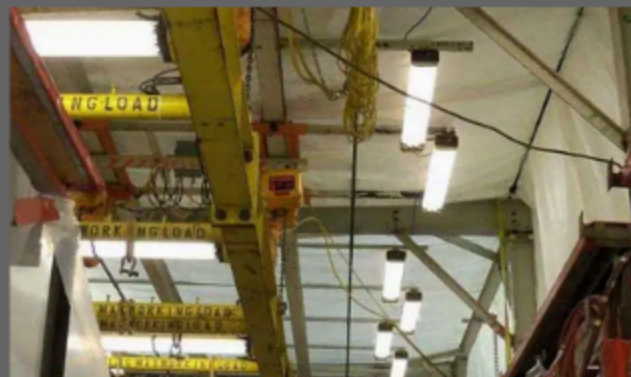

## Applications

Aircraft

Ground Transportation

Temporary Emergency Shelters

Tunnel & Bridge Lighting

Scaffolding Temporary Lighting

Marine & Ship Building

## Add-A-Light Features

- Daisy chain up to 20 lights together
- Rated up to 50,000 hours
- No buzzing, humming or flickering
- Power Cord: 6' or 25' input with 1' or 2' output

## Temporary Job Site Lighting

With a variety of mounting options, including hanging vertically or horizontally the lights are often attached to scaffolding during construction, maintenance, repair, and overhaul work. In the photo to the right, KH Industries Quad Lights are being used for temporary job site lighting in a large turbine manufacturing facility.

Add-A-Lights used in a temporary emergency shelter

Portable lighting system with feed through outlets allowing for daisy chain use of multiple lights or power tools/equipment. Includes KH Flip-Seal plugs and LED bulbs.