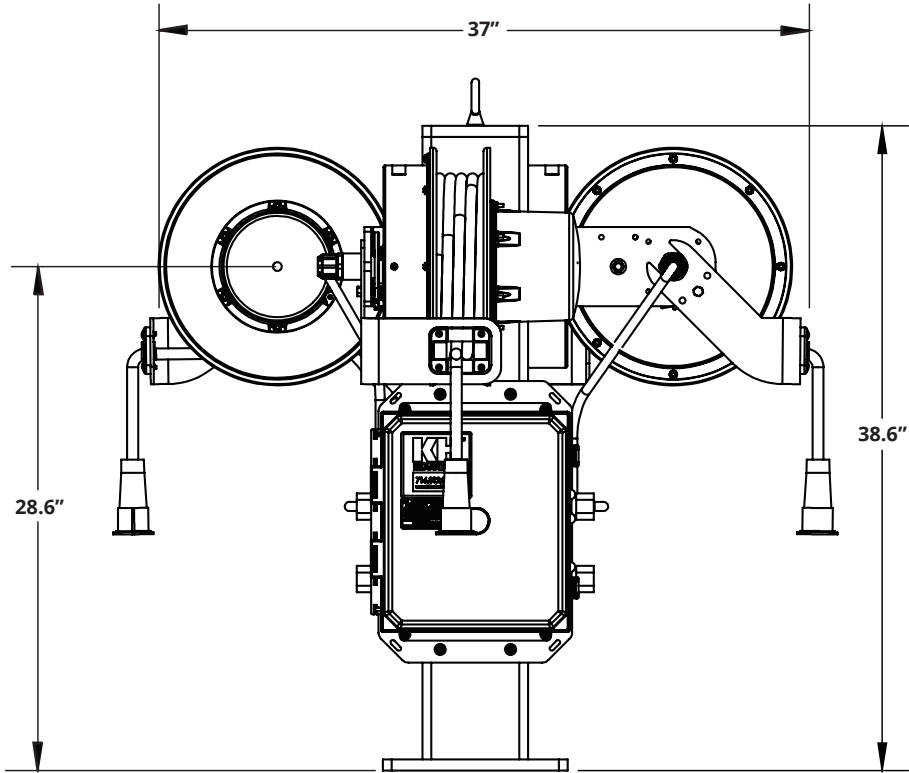

# 6-Foot, 4x2 Cord Reel Power Station

160 Elmview Avenue  
 Hamburg, NY 14075  
 www.KHindustries.com  
 Phone: 716-312-0088  
 Email: sales@khindustries.com

# 6-Foot, 4x1 Cord Reel Power Station

160 Elmview Avenue  
Hamburg, NY 14075  
www.KHIndustries.com  
Phone: 716-312-0088  
Email: sales@khindustries.com

# 3-Foot, 4x1 Cord Reel Power Station for Raised Foundation

160 Elmview Avenue  
Hamburg, NY 14075  
www.KHIndustries.com  
Phone: 716-312-0088  
Email: sales@khindustries.com