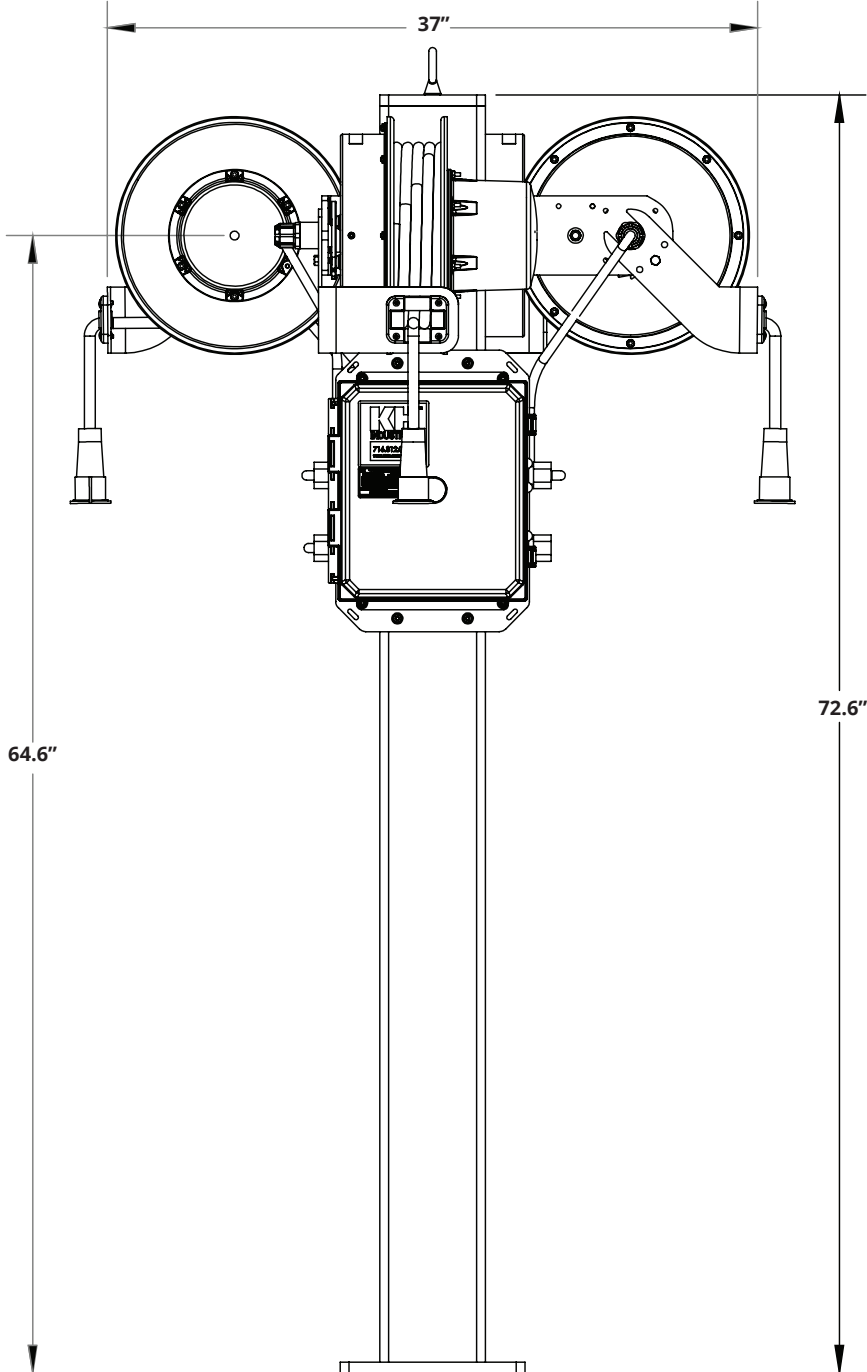

# 6-Foot, 4x2 Cord Reel Power Station

160 Elmview Avenue  
 Hamburg, NY 14075  
 www.KHindustries.com  
 Phone: 716-312-0088  
 Email: sales@khindustries.com

# 6-Foot, 4x1 Cord Reel Power Station

160 Elmview Avenue  
Hamburg, NY 14075  
www.KHIndustries.com  
Phone: 716-312-0088  
Email: sales@khindustries.com

# 3-Foot, 4x1 Cord Reel Power Station for Raised Foundation

160 Elmview Avenue  
Hamburg, NY 14075  
www.KHIndustries.com  
Phone: 716-312-0088  
Email: sales@khindustries.com