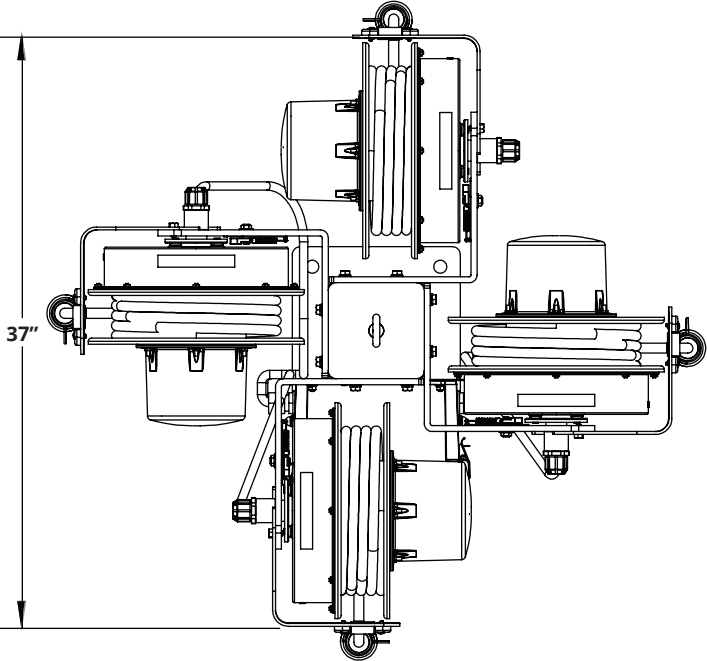

3-Foot, 4x1 Cord Reel Power Station for Raised Foundation

160 Elmview Avenue
Hamburg, NY 14075
www.KHIndustries.com
Phone: 716-312-0088
Email: sales@khindustries.com