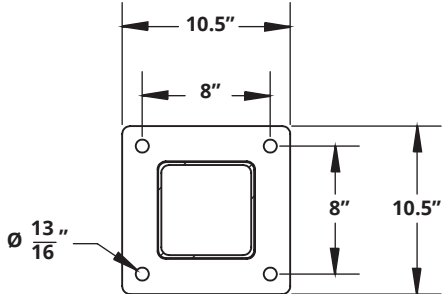

# 6-Foot, 4x1 Cord Reel Power Station

160 Elmview Avenue  
Hamburg, NY 14075  
www.KHIndustries.com  
Phone: 716-312-0088  
Email: sales@khindustries.com