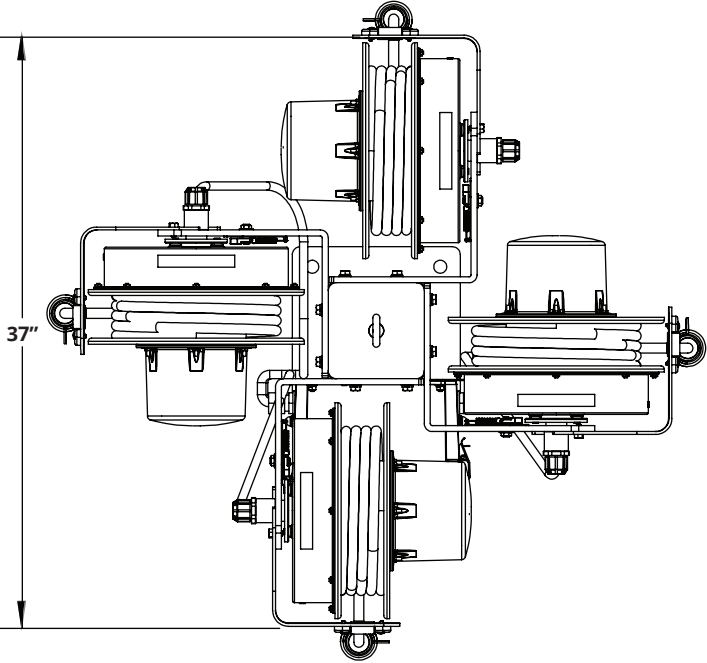

# 6-Foot, 4x2 Cord Reel Power Station

160 Elmview Avenue  
 Hamburg, NY 14075  
 www.KHindustries.com  
 Phone: 716-312-0088  
 Email: sales@khindustries.com

# 6-Foot, 4x1 Cord Reel Power Station

160 Elmview Avenue  
Hamburg, NY 14075  
www.KHIndustries.com  
Phone: 716-312-0088  
Email: sales@khindustries.com