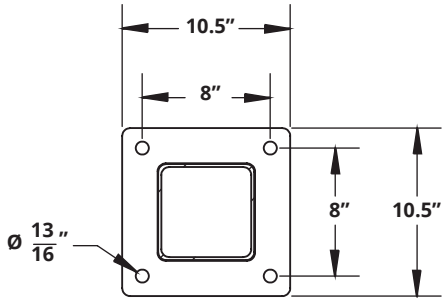

3-Foot, 4x1 Cord Reel Power Station for Raised Foundation

160 Elmview Avenue
Hamburg, NY 14075
www.KHIndustries.com
Phone: 716-312-0088
Email: sales@khindustries.com