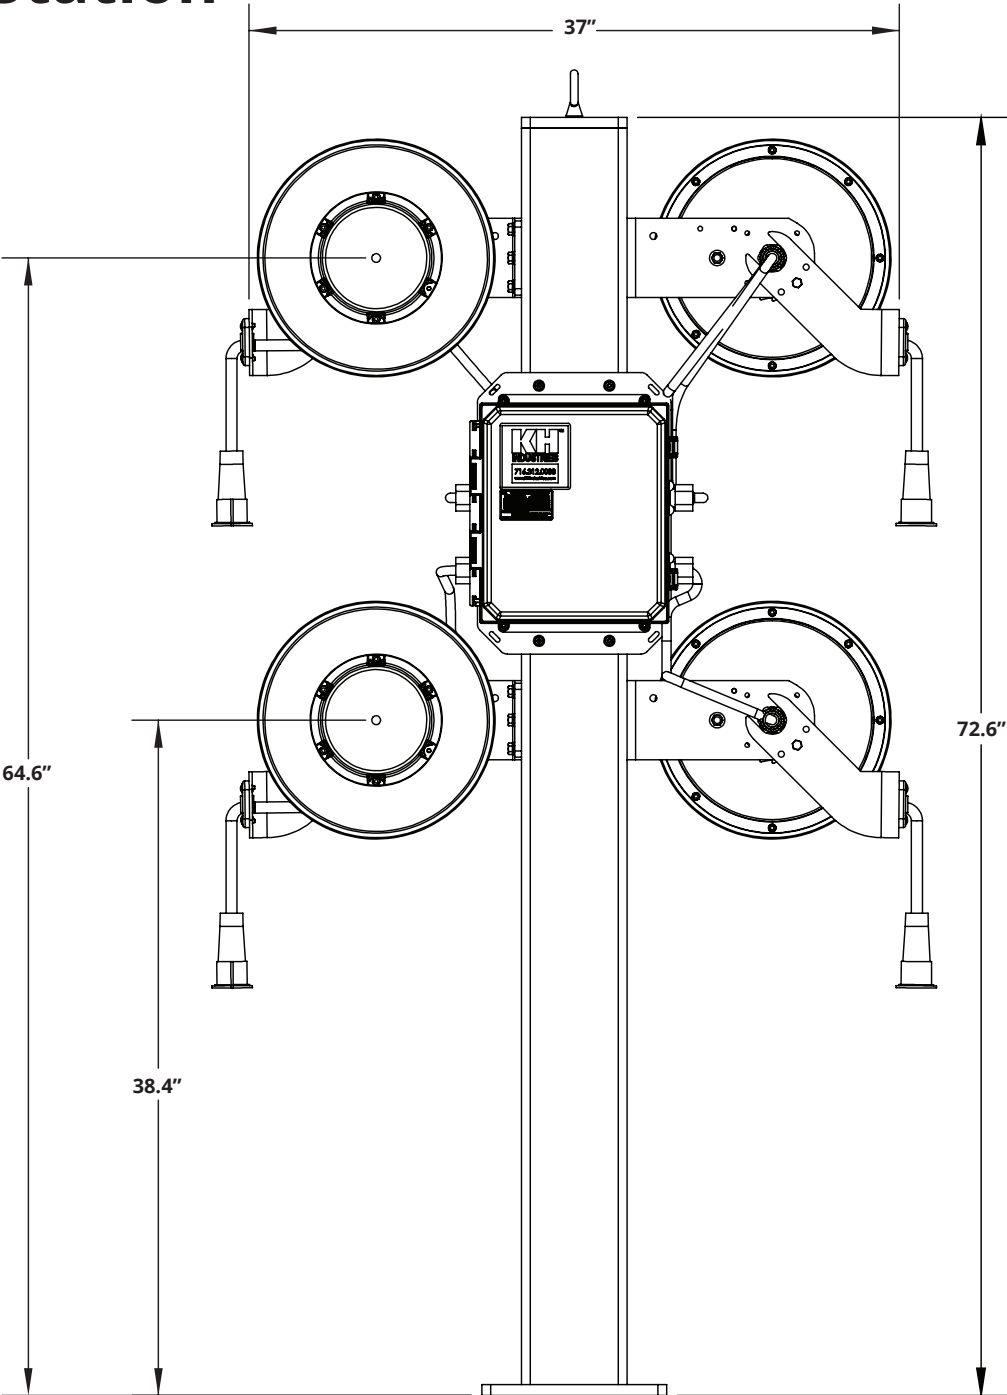

# 6-Foot, 4x2 Cord Reel Power Station

160 Elmview Avenue  
 Hamburg, NY 14075  
 www.KHindustries.com  
 Phone: 716-312-0088  
 Email: sales@khindustries.com

# 6-Foot, 4x1 Cord Reel Power Station

160 Elmview Avenue  
Hamburg, NY 14075  
www.KHIndustries.com  
Phone: 716-312-0088  
Email: sales@khindustries.com

# 3-Foot, 4x1 Cord Reel Power Station for Raised Foundation

160 Elmview Avenue  
Hamburg, NY 14075  
www.KHIndustries.com  
Phone: 716-312-0088  
Email: sales@khindustries.com