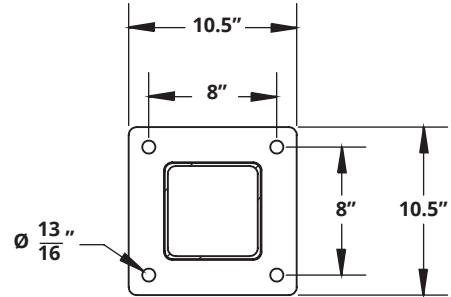

6-Foot, 4x2 Cord Reel Power Station

160 Elmview Avenue
Hamburg, NY 14075
www.KHindustries.com
Phone: 716-312-0088
Email: sales@khindustries.com