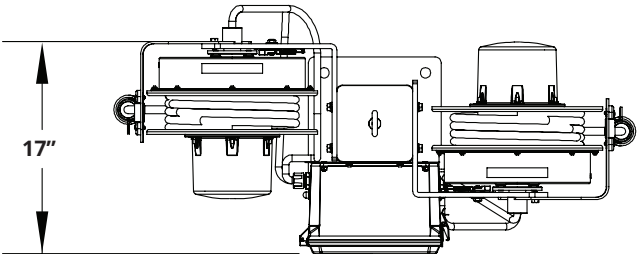

6-Foot, 4x2 Cord Reel Power Station

160 Elmview Avenue
Hamburg, NY 14075
www.KHindustries.com
Phone: 716-312-0088
Email: sales@khindustries.com