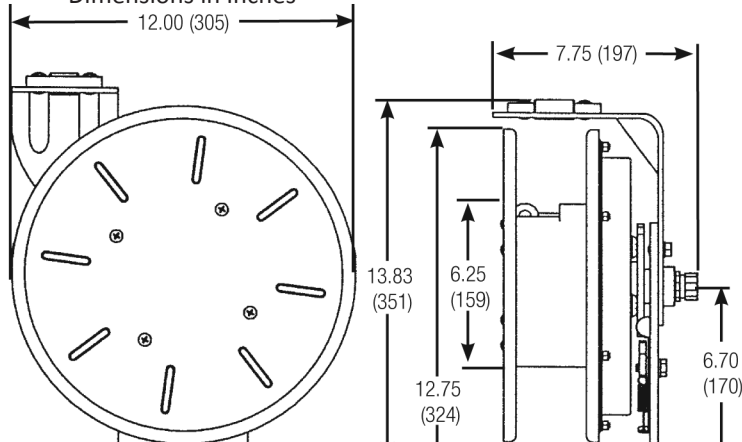

KH INDUSTRIES

The Permanent Name in Temporary Lighting & Power

RTB Industrial Grade Retractable Power Cord Reel Series

Parts View and Dimensions

P: 716-312-0088 • F: 716-312-0028
www.khindustries.com

Guide Arm Positions

Ratchet Lockout Detail

Slip Ring

Dimensions in Inches

Mounting Pattern