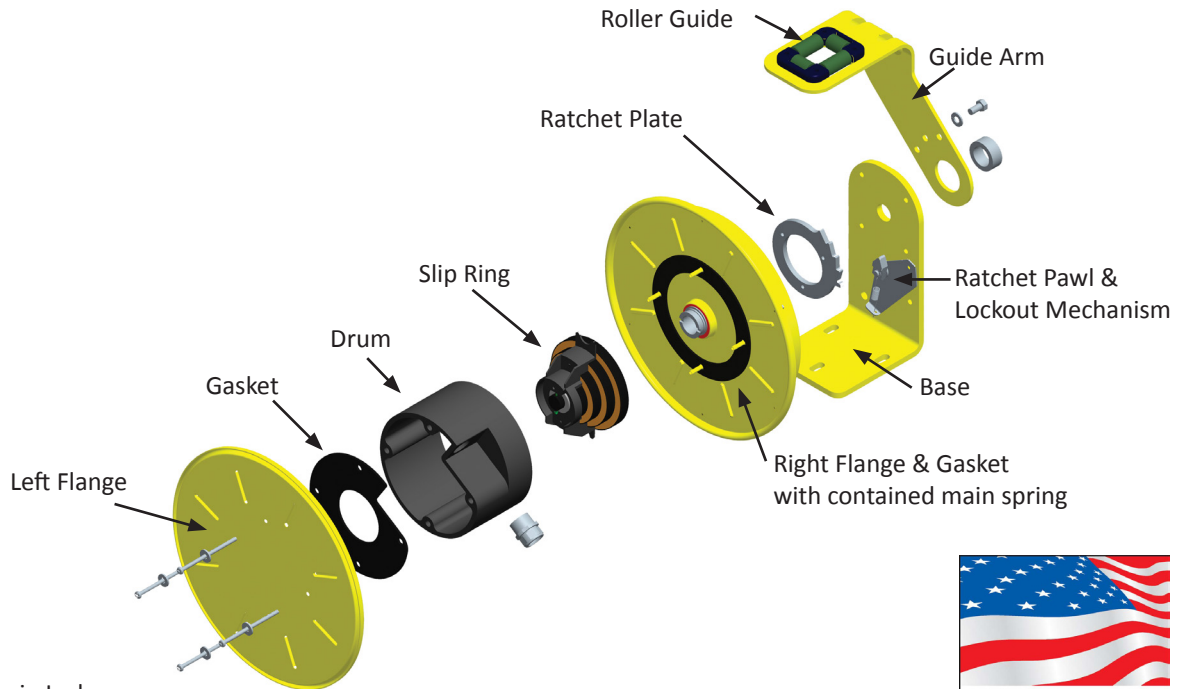

KH INDUSTRIES

The Permanent Name in Temporary Lighting & Power

RTB Industrial Grade Retractable Power Cord Reel Series

Parts View and Dimensions

P: 716-312-0088 • F: 716-312-0028
www.khindustries.com

Guide Arm Positions

Ratchet Lockout Detail

Slip Ring

Dimensions in Inches

Mounting Pattern