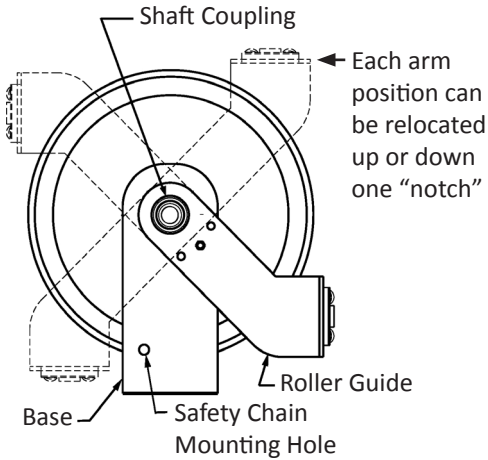

KH INDUSTRIES

The Permanent Name in Temporary Lighting & Power

RTB Industrial Grade Retractable Power Cord Reel Series

Parts View and Dimensions

P: 716-312-0088 • F: 716-312-0028
www.khindustries.com

Guide Arm Positions

Ratchet Lockout Detail

Slip Ring

Dimensions in Inches

Mounting Pattern