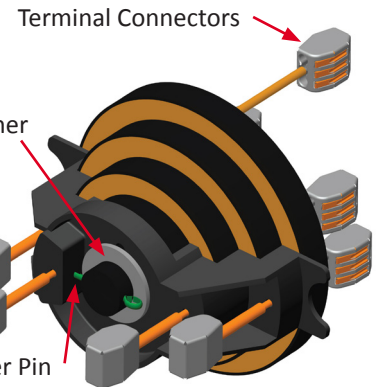

KH INDUSTRIES

The Permanent Name in Temporary Lighting & Power

RTB Industrial Grade Retractable Power Cord Reel Series

Parts View and Dimensions

P: 716-312-0088 • F: 716-312-0028
www.khindustries.com

Guide Arm Positions

Ratchet Lockout Detail

Slip Ring

Dimensions in Inches

Mounting Pattern