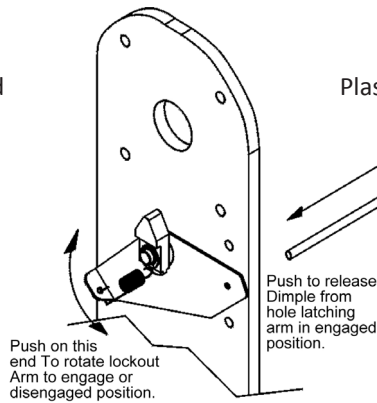

KH INDUSTRIES

The Permanent Name in Temporary Lighting & Power

RTB Industrial Grade Retractable Power Cord Reel Series

Parts View and Dimensions

P: 716-312-0088 • F: 716-312-0028
www.khindustries.com

Guide Arm Positions

Ratchet Lockout Detail

Slip Ring

Dimensions in Inches

Mounting Pattern