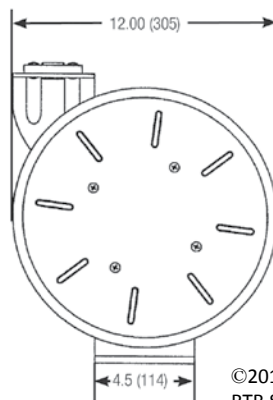

ACCESSORIES*

RTB Series Cord Reels are de-rated to NEMA 2 when accessories are added.

GFCI inline with feed cord.

- Options include: outlet boxes, plugs, connectors, or work lights
- Optional Pivot Base rotates up to 345°
- Optional Swivel Base 360° continuous rotation

345° Pivot Base

Specifications

Ask your KH Industries temporary power specialist for a dimensional drawing for complete measurements.

Height: 13.83 in.

Width: 7.75 in.

Depth: 12 in.

Weight: varies based on cord type and length