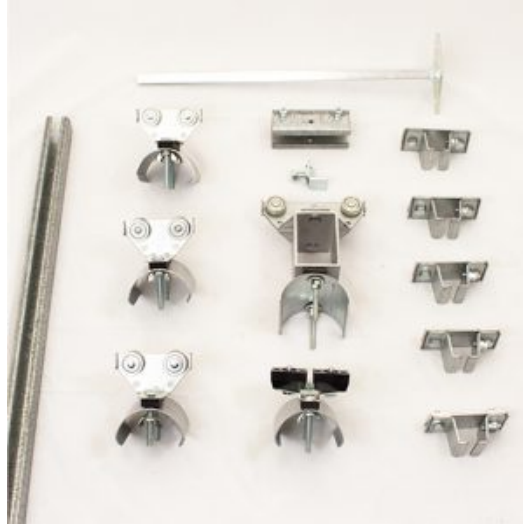

KH Industries
The Permanent Name in Temporary Lighting
khindustries.com
(716) 312-0088

Festoon System, C-Track

Model #: FTCT-FL-KIT20

ATTRIBUTES:

Festoon Type:	C-Track
Kit Length:	20'
Cord Type:	Flat Cable
# Trolley(s):	5

FEATURES:

- Designed for travel speeds up to 260-feet per minute
- This system will accommodate flat cable up to: 2.13 inch wide by 1.38 inch high
- Rail measures 1.18 inch by 1.26 inch by 0.08 inch and comes in 10 foot sections
- Suitable for indoor or outdoor use
- For straight or mildly curved travel
- Additional or replacement trolleys, end clamps, and various sizes of flat cable can be purchased separately, see replacement parts
- 40 pounds trolley capacity