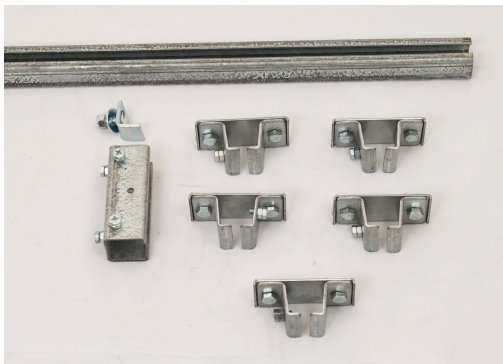

C-Track Festoon Systems and Components

- For straight or mildly curved track
- Flat or round cable
- Trolley capacity: 40 lbs.

C-track systems operate at higher speeds over longer distances and at a heavier weight capacity than wire rope systems.

- Factory overhead cranes
- Hoist units
- Transport systems
- Environmental technology

C-TRACK FESTOON SYSTEMS KITS:

Track Kits include End Clamp, Splices, End Caps, Hangers, and C-track. Quantities vary based on length of track.

Track Kits with Trolley Cars include End Clamp, Splices, End Caps, Tow Bar, Car Trolleys, Hangers, and C-track. Quantities vary based on length of track.

CABLE TROLLEYS AND COMPONENTS:

Intermediate Car
FTCT-TCFL: Flat Cable